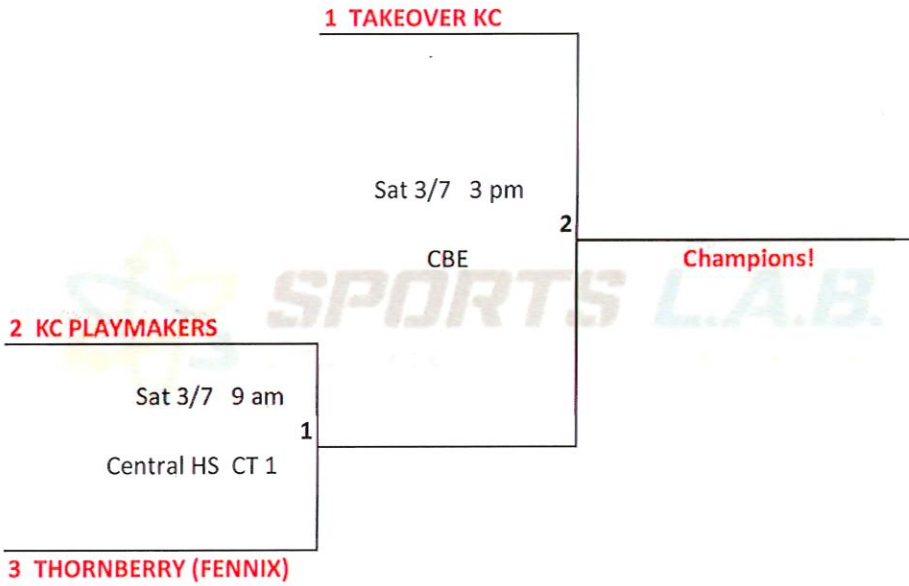

KC METRO SPORTS BASKETBALL LEAGUE
8U Pool C

KC Metro Sports Basketball League
8U Girls Bracket

KC Metro Sports Basketball League
10U Pool A Bracket

KC Metro Sports Basketball League
10U Pool B Bracket

KC Metro Sports Basketball League Girls 10U

1 KC BULLS 10U GIRLS

Sat 3/7 1 pm
CBE

1

Champions!

2 COURT QUEENS (THOMAS)

KC Metro Sports Basketball League 12U Pool A Bracket

KC Metro Sports Basketball League 12U Pool B Bracket

KC Metro Sports Basketball League 12U Girls Bracket