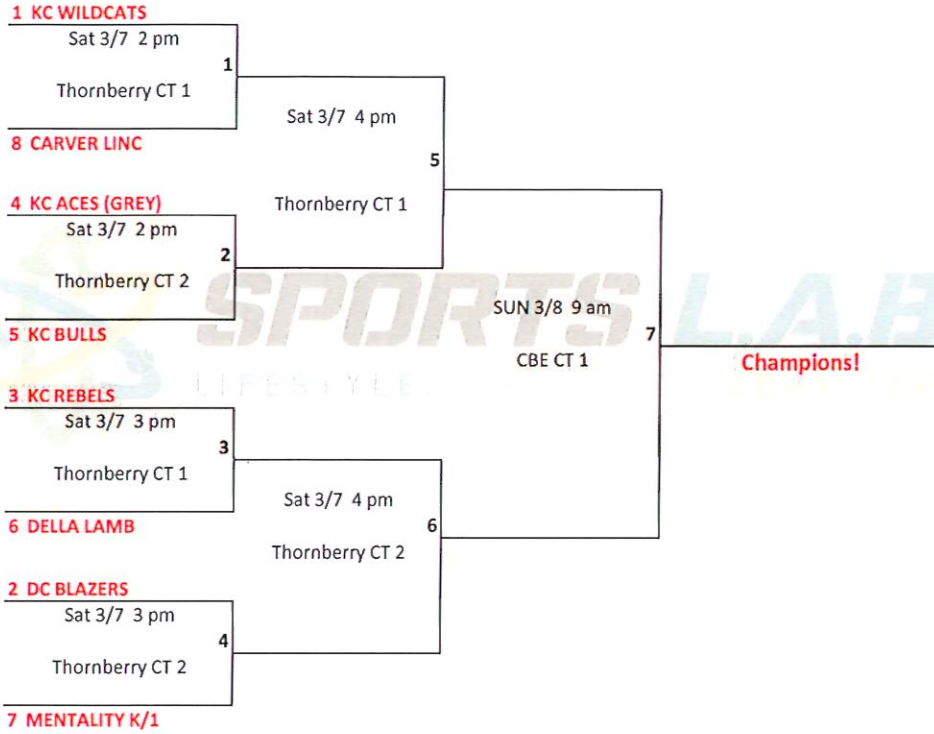

KC Metro Sports Basketball League 6U Bracket

KC Metro Sports Basketball League 8U Pool A Bracket

1 DO MORE ELITE RED

1
Sat 3/7 9 am
CBE CT 1

4 KC BULLS' COMP

Sat 3/7 12 pm

3
CBE CT1

Champions!

2 DO MORE ELITE BLACK

2
Sat 3/7 9 am
CBE CT2

3 KC PLAYMAKERS

BOYS & GIRLS CLUBS
OF GREATER KANSAS CITY

KC Metro Sports Basketball League 8U Pool B Bracket

Live Like Luke™
Every child needs a smile!

Saint Luke's