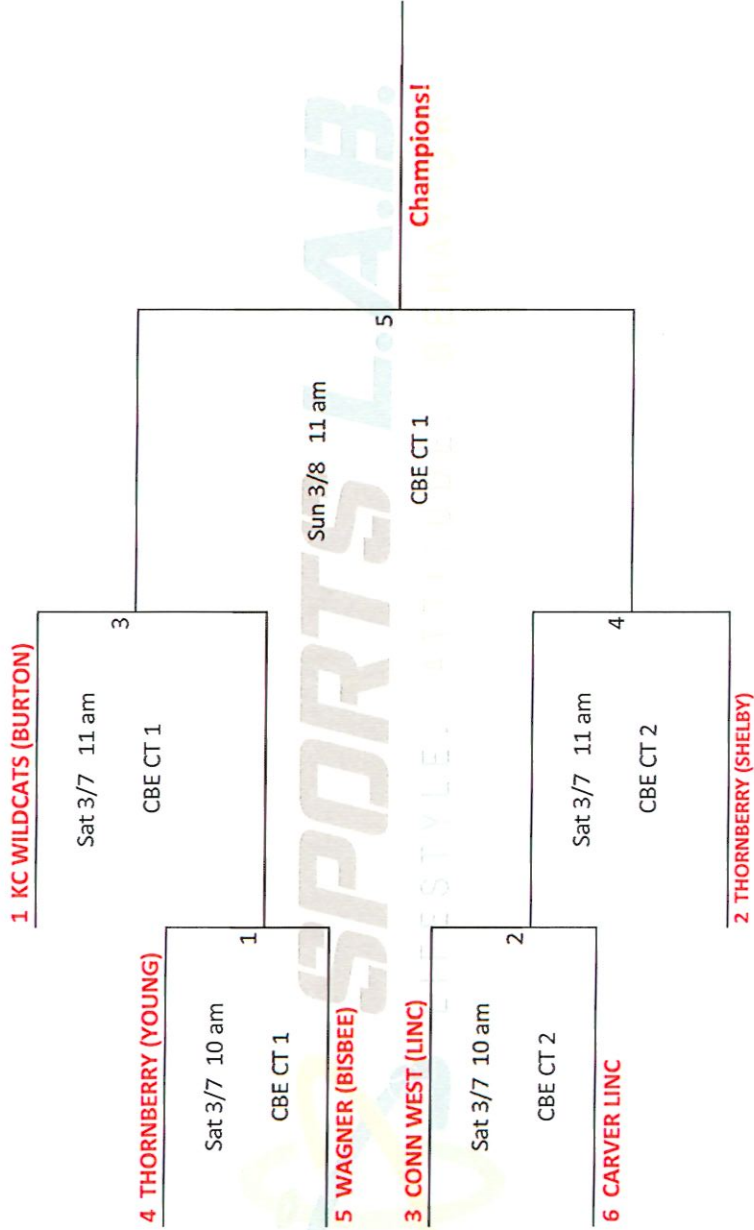

BOYS & GIRLS CLUBS
OF GREATER KANSAS CITY

KC Metro Sports Basketball League 8U Pool B Bracket

Live Like Luke™
Every child needs a smile!

Saint Luke's