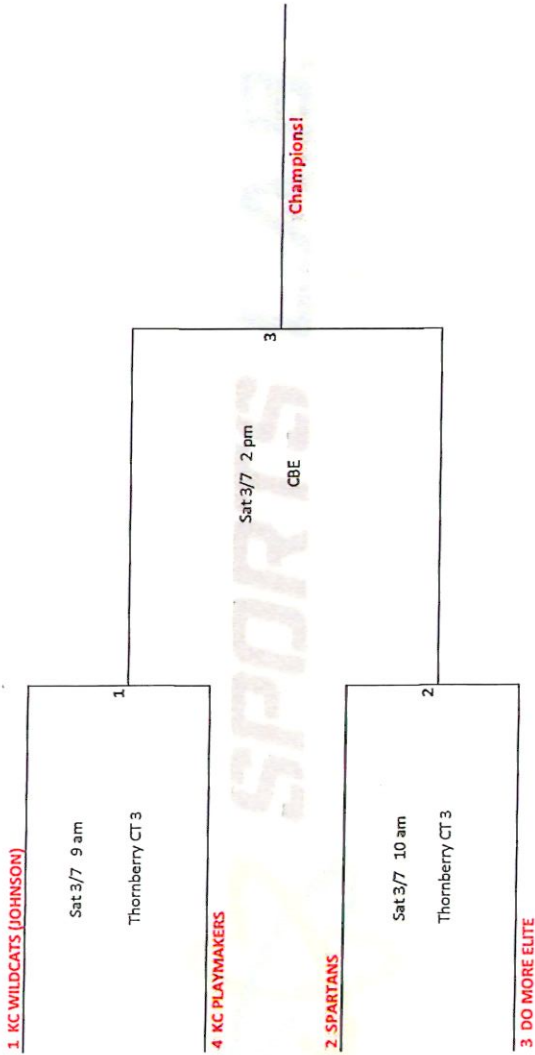

KC METRO SPORTS BASKETBALL LEAGUE
8U Pool C

KC Metro Sports Basketball League
8U Girls Bracket

KC Metro Sports Basketball League
10U Pool A Bracket

KC Metro Sports Basketball League
10U Pool B Bracket

KC Metro Sports Basketball League Girls 10U